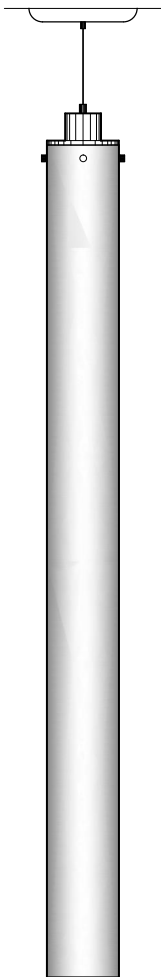

**P1420**  
12" DIAMETER  
75" OVERALL HEIGHT  
STAINLESS STEEL METALWORK  
TRANSLUCENT WHITE ACRYLIC DIFFUSER

**P2644**  
25" SQUARE  
59" OVERALL HEIGHT  
STAINLESS STEEL  
GLASS DIFFUSER WITH HEAVY  
SANDBLASTED FINISH OUTSIDE

DIMENSIONS AND MATERIALS CAN BE  
MODIFIED TO MEET YOUR SPECIFICATIONS