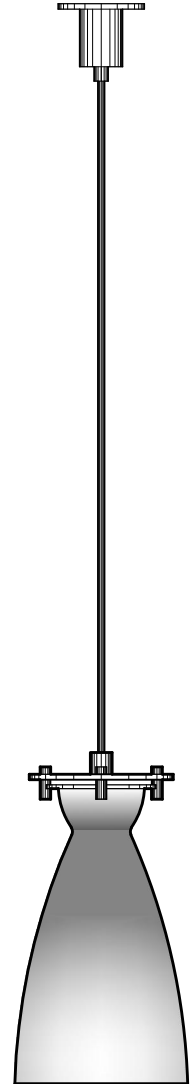

**P1420**  
12" DIAMETER  
75" OVERALL HEIGHT  
STAINLESS STEEL METALWORK  
TRANSLUCENT WHITE ACRYLIC DIFFUSER

**P2644**  
25" SQUARE  
59" OVERALL HEIGHT  
STAINLESS STEEL  
GLASS DIFFUSER WITH HEAVY  
SANDBLASTED FINISH OUTSIDE

DIMENSIONS AND MATERIALS CAN BE  
MODIFIED TO MEET YOUR SPECIFICATIONS