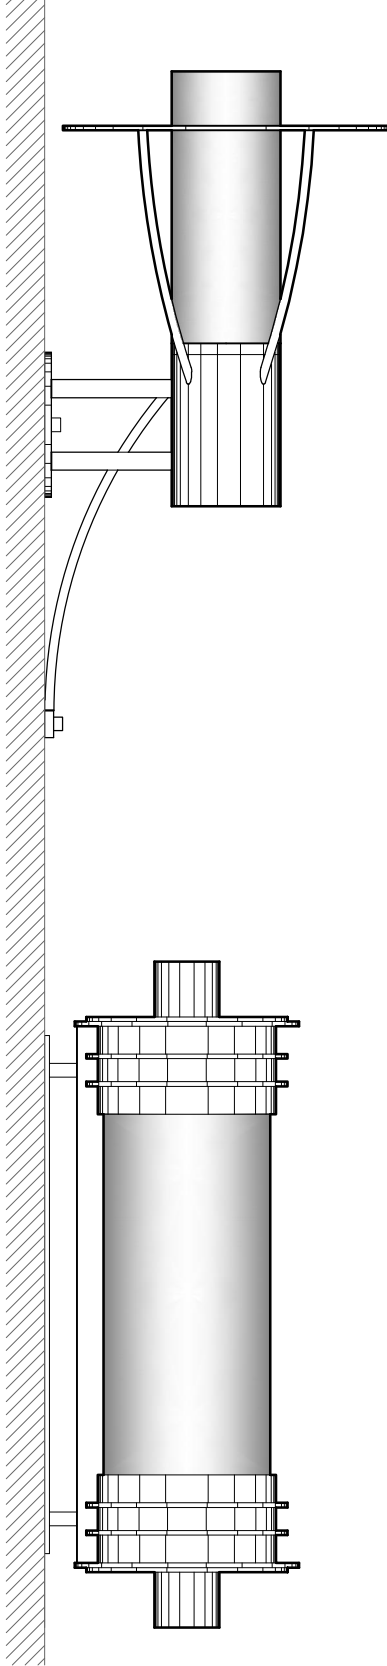

WALL BRACKET

WB2220
18" DIA x 36" H x 20" PROJ
ALUMINUM METALWORK
TRANSLUCENT WHITE ACRYLIC DIFFUSER

DIMENSIONS AND MATERIALS CAN BE
MODIFIED TO MEET YOUR SPECIFICATIONS

WB2091
12" DIA x 36" H x 14" PROJ
STAINLESS STEEL METALWORK
ACRYLIC CYLINDRICAL DIFFUSER