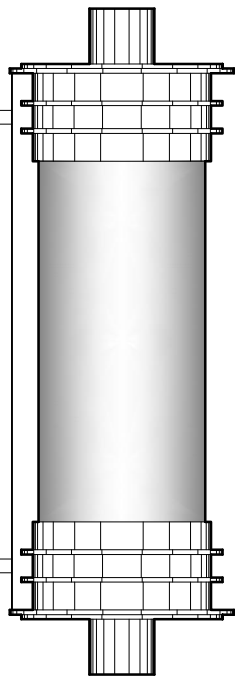

WALL BRACKET

WB2220
18" DIA x 36" H x 20" PROJ
ALUMINUM METALWORK
TRANSLUCENT WHITE ACRYLIC DIFFUSER

DIMENSIONS AND MATERIALS CAN BE
MODIFIED TO MEET YOUR SPECIFICATIONS

WB2091
12" DIA x 36" H x 14" PROJ
STAINLESS STEEL METALWORK
ACRYLIC CYLINDRICAL DIFFUSER