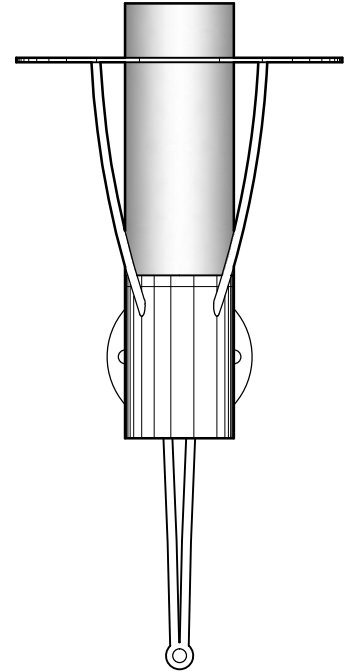

WALL BRACKET

WB2220
18" DIA x 36" H x 20" PROJ
ALUMINUM METALWORK
TRANSLUCENT WHITE ACRYLIC DIFFUSER

DIMENSIONS AND MATERIALS CAN BE
MODIFIED TO MEET YOUR SPECIFICATIONS

WB2091
12" DIA x 36" H x 14" PROJ
STAINLESS STEEL METALWORK
ACRYLIC CYLINDRICAL DIFFUSER