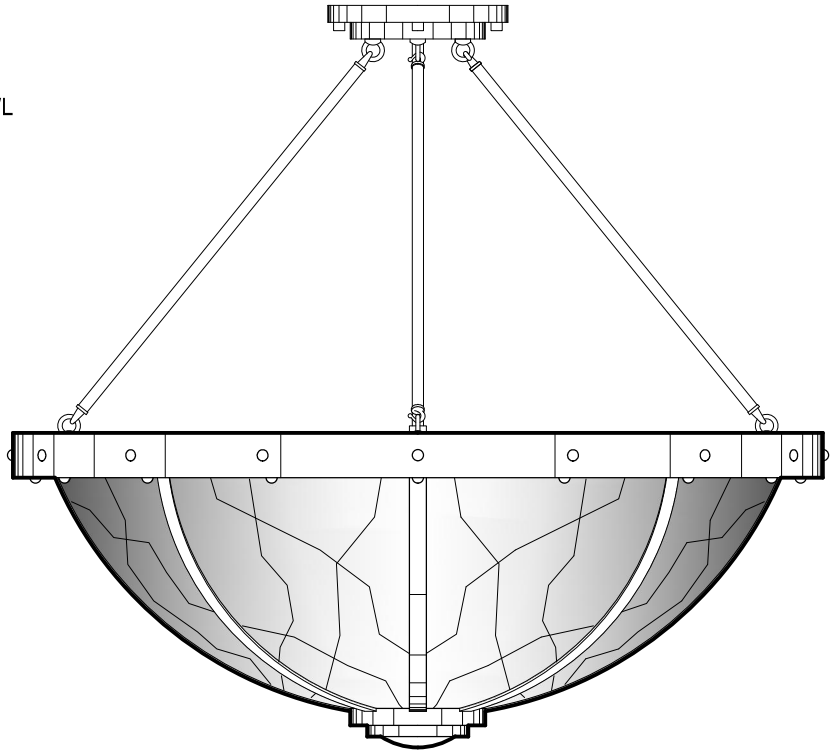

P2308

36" DIA x 14" H
BRASS METALWORK
FAUX HAND PAINTED ALABASTER ACRYLIC BOWL

P2305

30" DIA x 7" H
ALUMINUM METALWORK
TRANSLUCENT WHITE ACRYLIC BOWL

DIMENSIONS AND MATERIALS CAN BE
MODIFIED TO MEET YOUR SPECIFICATIONS