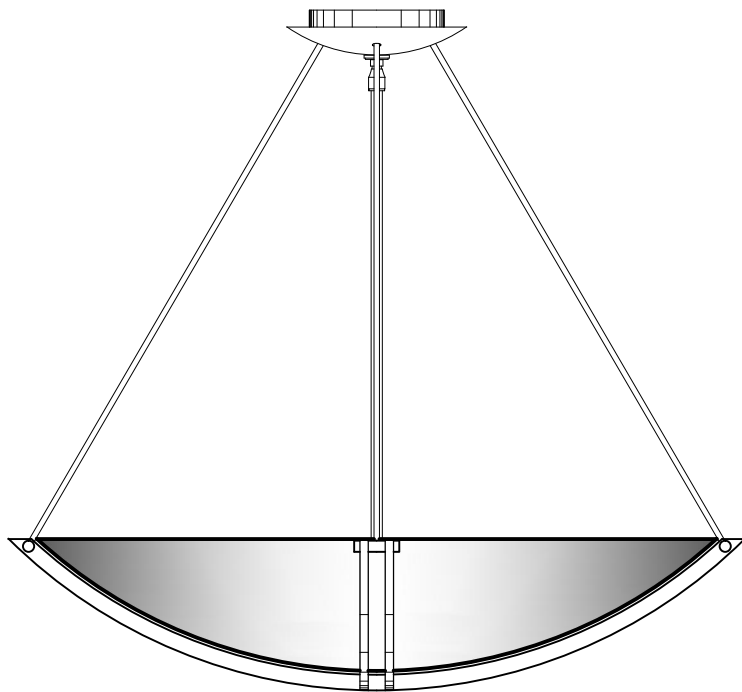

P2308

36" DIA x 14" H
BRASS METALWORK
FAUX HAND PAINTED ALABASTER ACRYLIC BOWL

P2305

30" DIA x 7" H
ALUMINUM METALWORK
TRANSLUCENT WHITE ACRYLIC BOWL

DIMENSIONS AND MATERIALS CAN BE
MODIFIED TO MEET YOUR SPECIFICATIONS