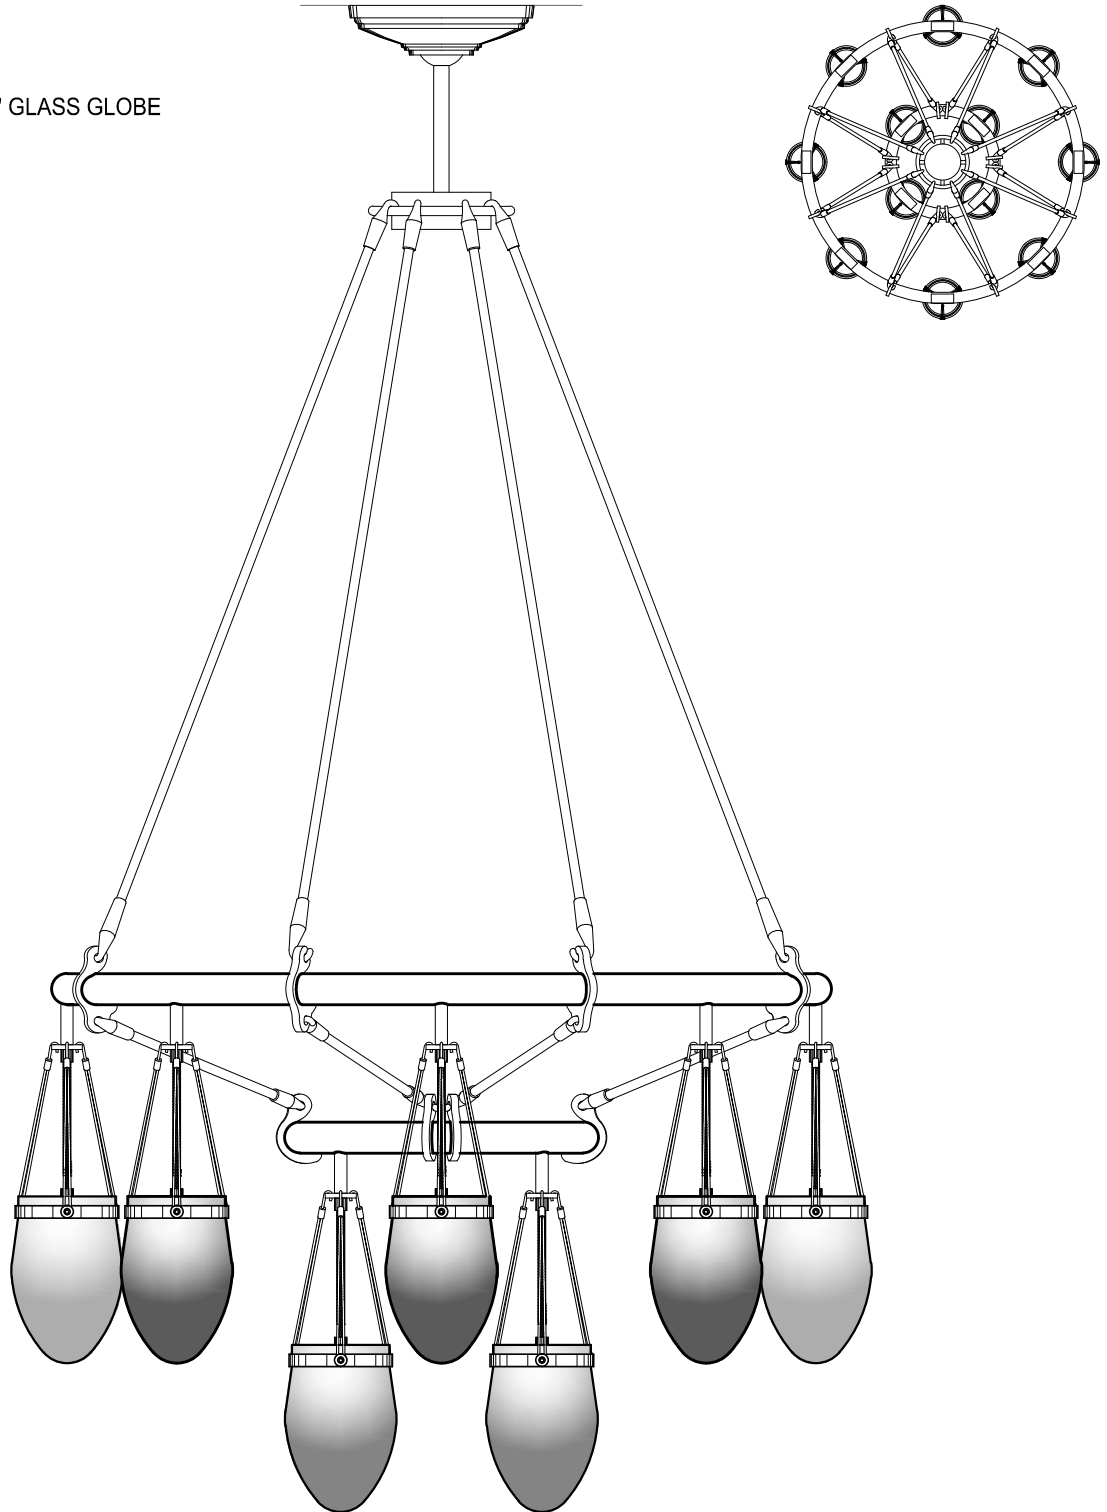

**P1959**

32" DIAMETER  
BRONZE METALWORK  
WHITE OPAL "TRIPLEX" GLASS GLOBE  
FROSTED OUTSIDE

DIMENSIONS AND MATERIALS CAN BE  
MODIFIED TO MEET YOUR SPECIFICATIONS