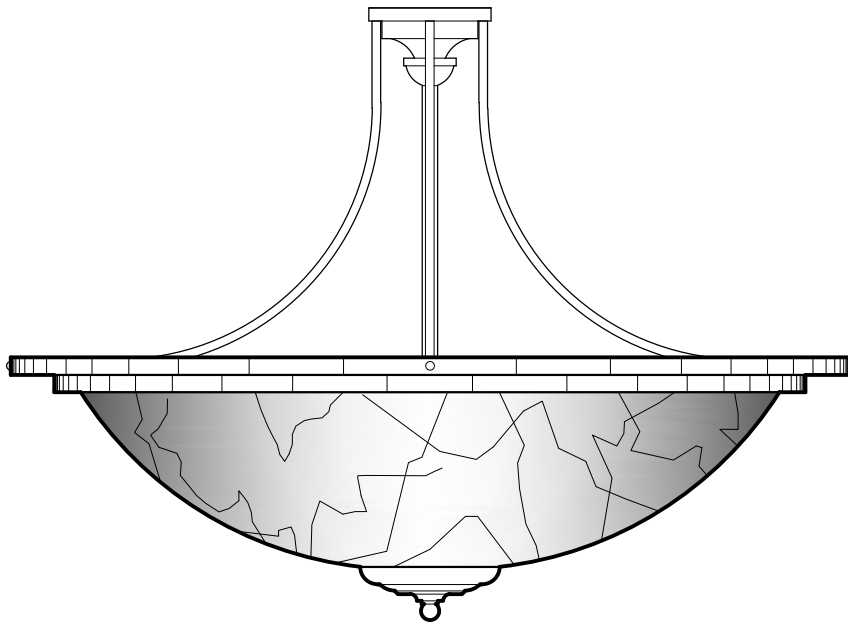

P1957

72" DIA x 29" H

BRONZE METALWORK

TRANSLUCENT WHITE ACRYLIC BOWL

P1875

48" DIA x 15" H

BRONZE METALWORK

FAUX ALABASTER ACRYLIC BOWL