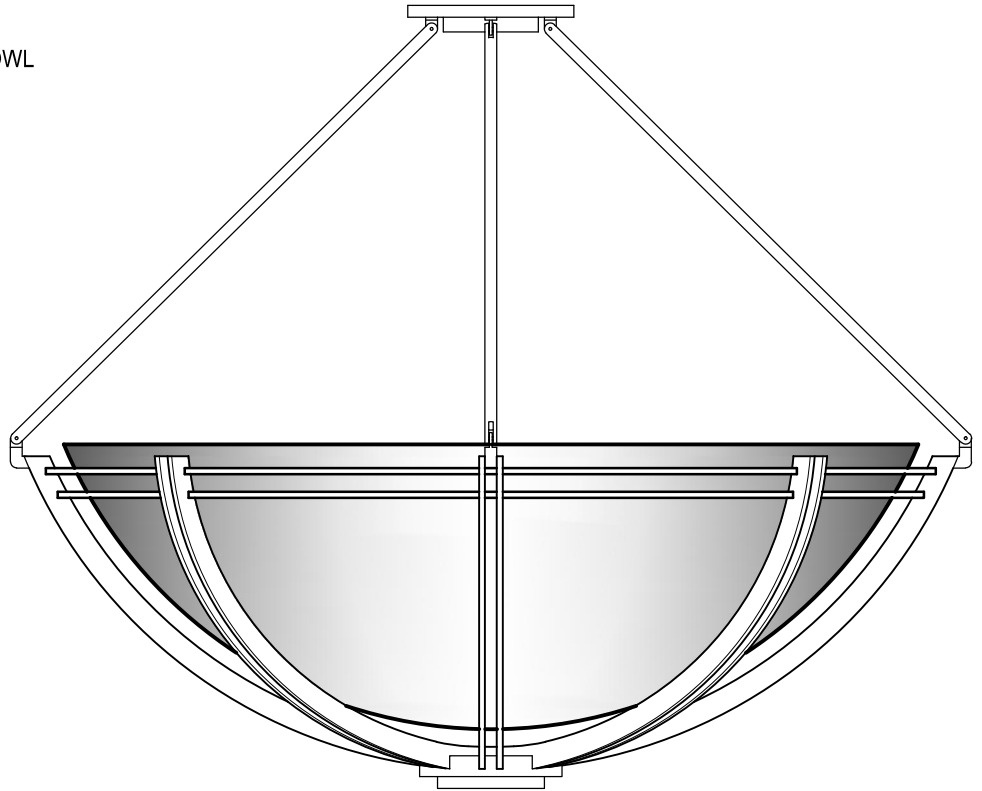

P1957

72" DIA x 29" H

BRONZE METALWORK

TRANSLUCENT WHITE ACRYLIC BOWL

P1875

48" DIA x 15" H

BRONZE METALWORK

FAUX ALABASTER ACRYLIC BOWL