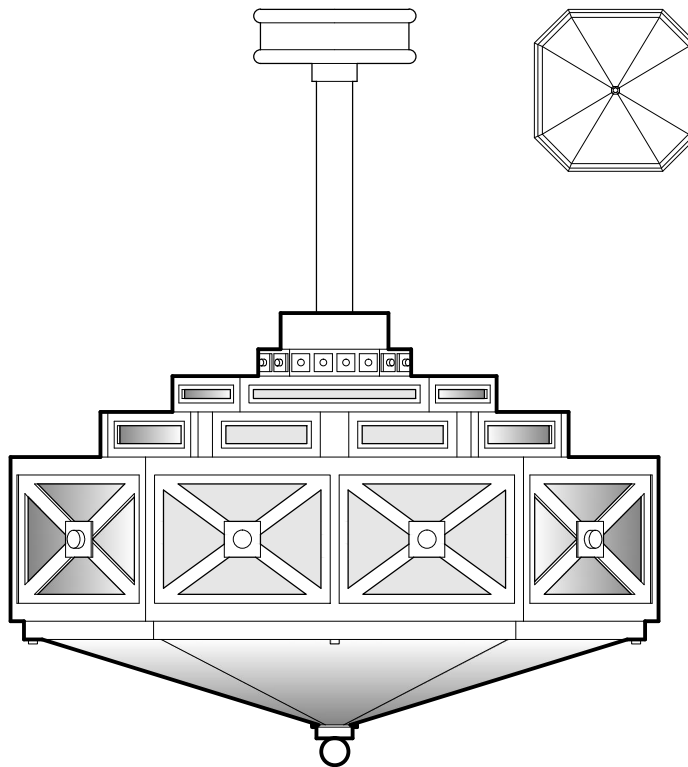

P1842
26" SQ. x 53" H
BRONZE METALWORK
TRANSLUCENT WHITE GLASS DIFFUSER

P1784
36" SQ. x 24" H
BRONZE METALWORK
TRANSLUCENT WHITE ACRYLIC DIFFUSER

DIMENSIONS AND MATERIALS CAN BE
MODIFIED TO MEET YOUR SPECIFICATIONS